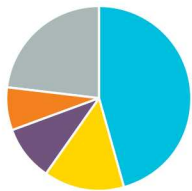

Missouri Connections: Japan

Missouri's exports to Japan in 2020: \$469M¹

- Food Manufactures
- Chemicals
- Transportation Equipment
- Computer And Electronics
- All Others

Missouri's imports from Japan in 2020: \$269M¹

- Machinery, Except Electrical
- Chemicals
- Fabricated Metal Products
- Transportation Equipment
- All Others

1,600 Missourians born in Japan²

2,300 Missourians who speak Japanese²

7 educational institutions with Japanese programs