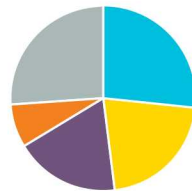

Missouri Connections: Japan

Missouri's exports to Japan in 2020: \$469M¹

- Food Manufactures
- Chemicals
- Transportation Equipment
- Computer And Electronics
- All Others

Missouri's imports from Japan in 2020: \$269M¹

- Machinery, Except Electrical
- Chemicals
- Fabricated Metal Products
- Transportation Equipment
- All Others

1,600 Missourians born in Japan²

2,300 Missourians who speak Japanese²

7 educational institutions with Japanese programs